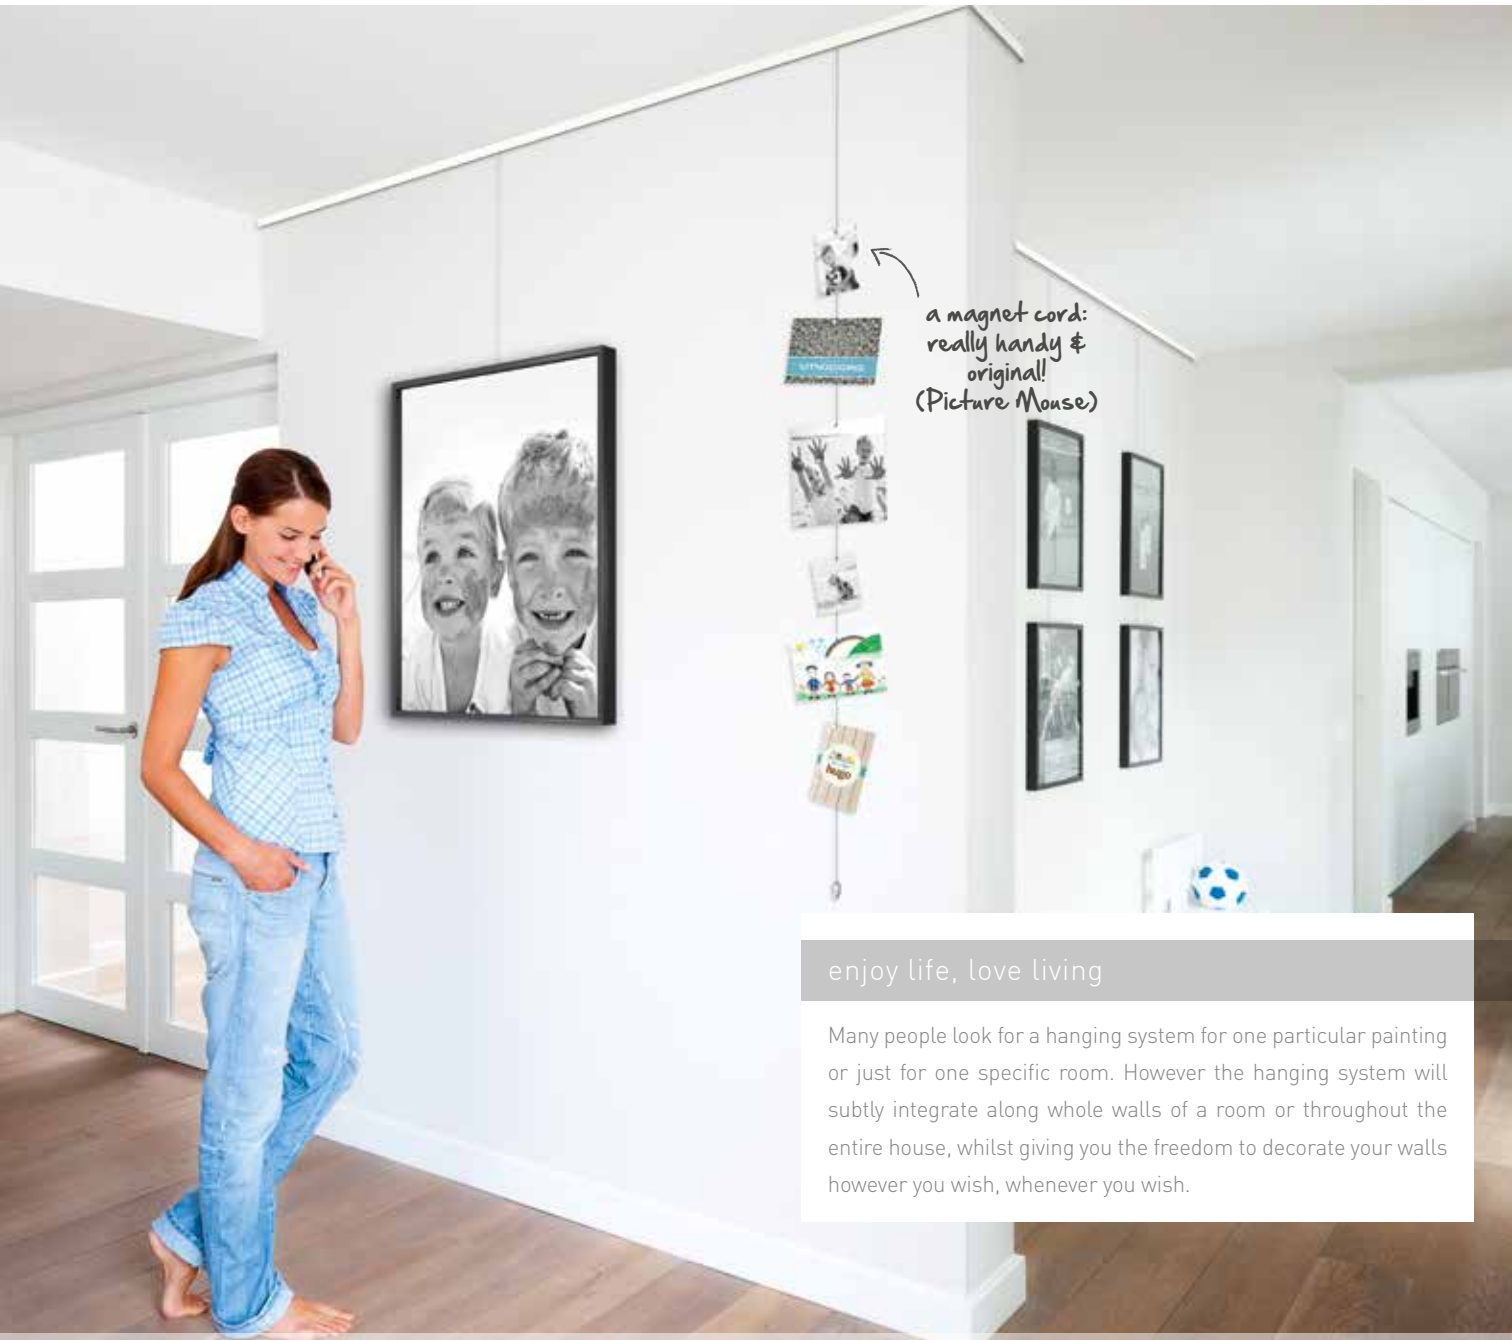

## brighten your wall

Colourful, cheerful & practical – that's the perfect kid's room. A place where your child likes to spend time doing his/her own thing. The hanging system is great here as you can feature your child's artwork. You can also brighten the room by painting the rail in a colour of your choice and hang coloured cords and cool magnets. The Info Rail is also great for artwork.

# HOBBY ROOM

living & working

Picture Mouse →

## living & working

A home office or creative hobby room? We have flexible, handy solutions that are both practical and decorative to compliment these spaces.

a magnet cord:  
really handy &  
original!  
(Picture Mouse)