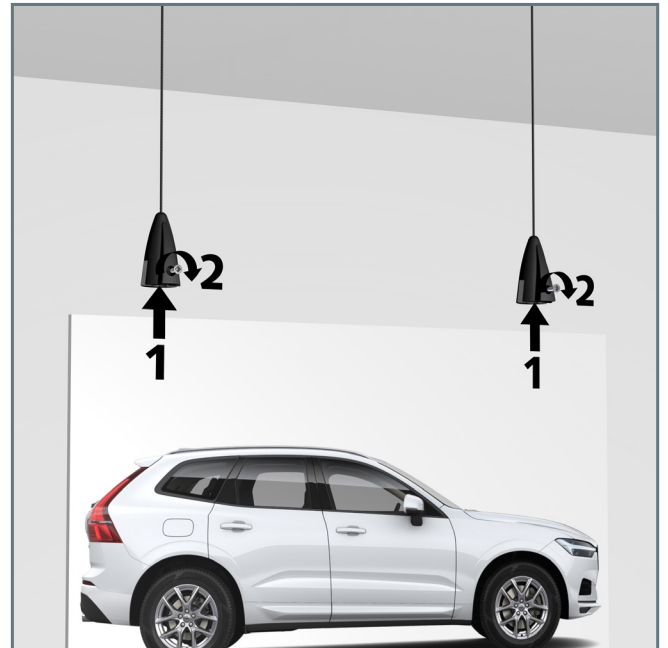

XPO RAIL

3 CLIPS/M - 20 KG/M

installation movie:

FLEXIBLE
SAFE
STRONG

PANEL GRIP

1-4 MM

installation movie:

FLEXIBLE
SAFE
STRONG