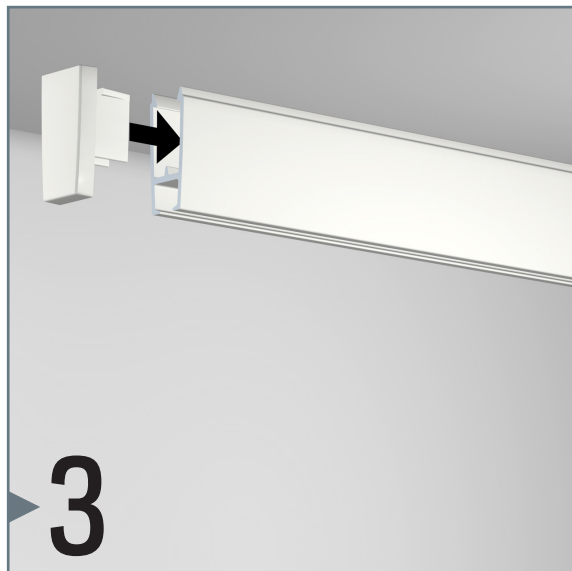

XPO RAIL

3 CLIPS/M - 20 KG/M

installation movie:

FLEXIBLE
SAFE
STRONG

PANEL GRIP

1-4 MM

installation movie:

FLEXIBLE
SAFE
STRONG