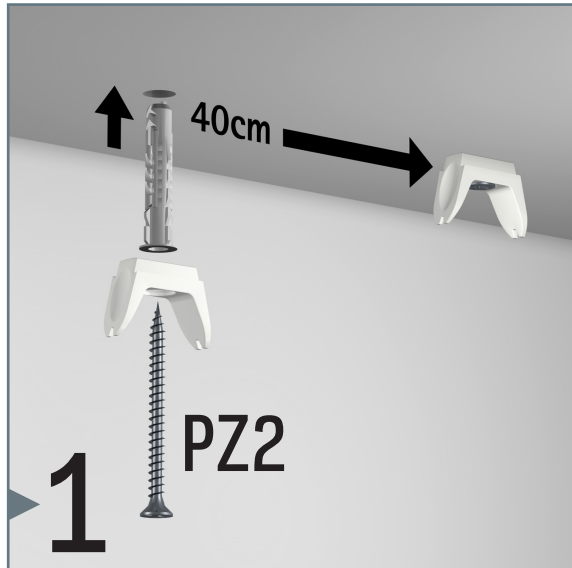

XPO RAIL

3 CLIPS/M - 20 KG/M

installation movie:

FLEXIBLE
SAFE
STRONG

PANEL GRIP

1-4 MM

installation movie:

FLEXIBLE
SAFE
STRONG