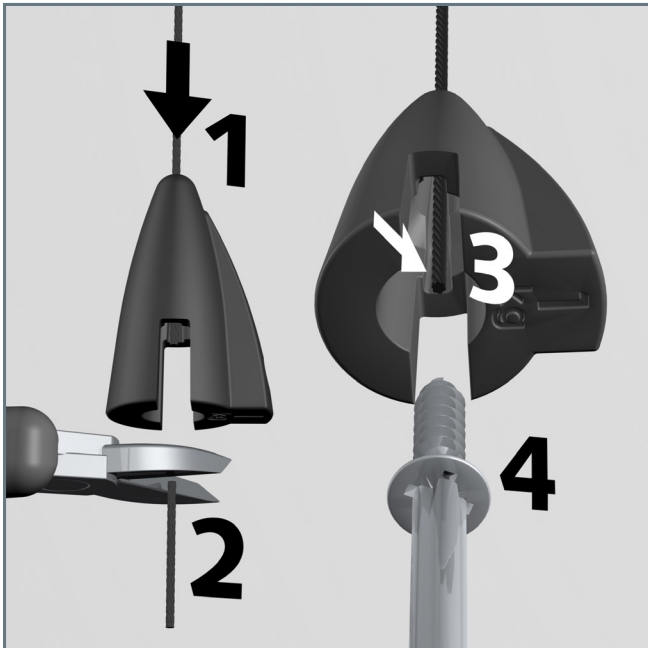

XPO RAIL

3 CLIPS/M - 20 KG/M

installation movie:

FLEXIBLE
SAFE
STRONG

PANEL GRIP

1-4 MM

installation movie:

FLEXIBLE
SAFE
STRONG