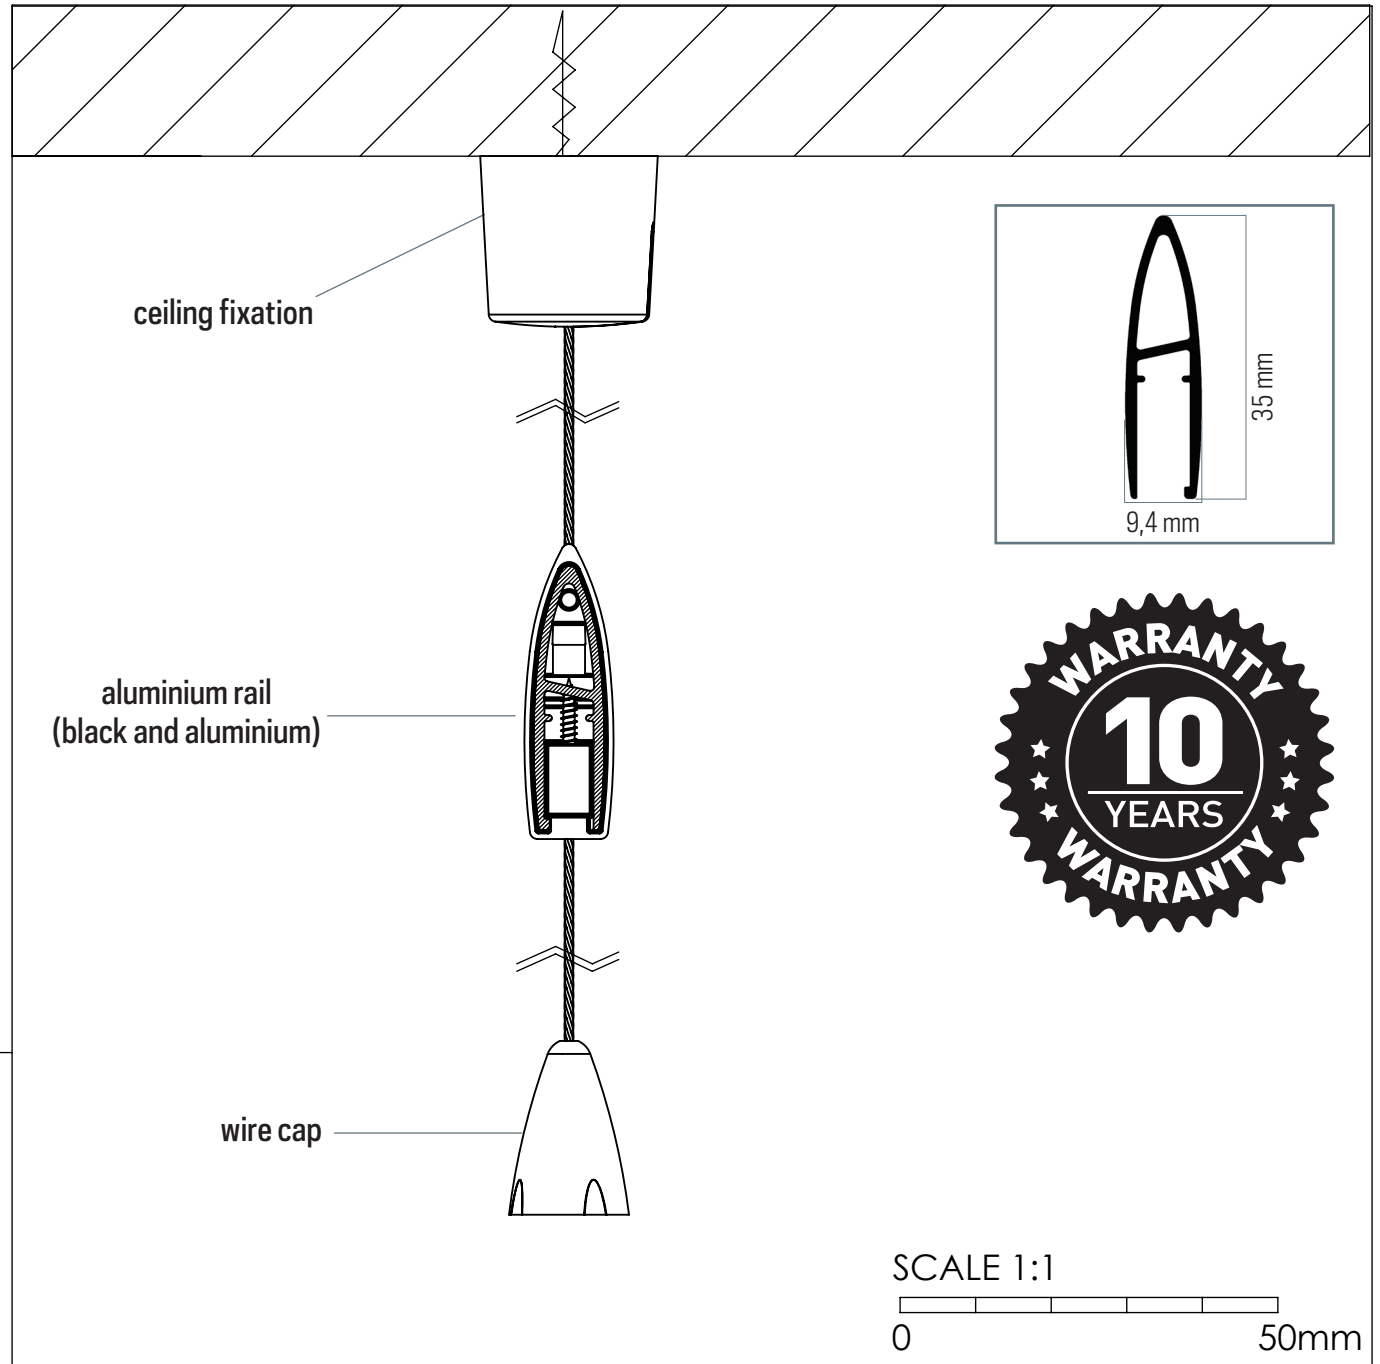

# IMAGINE IT

magazines / smart pockets

Installation video:

magazines

smart pockets

ARTITEQ  
HERASTRAAT 39  
5047 TX TILBURG (NL)  
T +31 (0)13 572 90 70  
project@artiteq.com