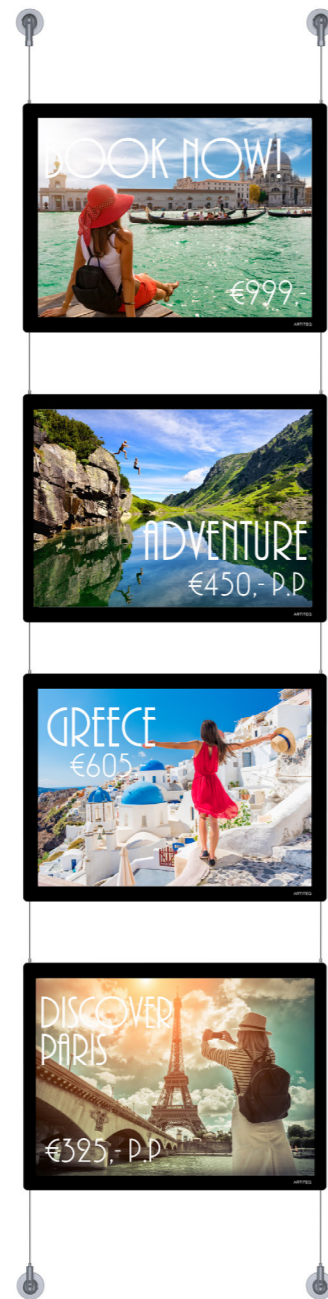

DISPLAY IT LED FIXED

An eye-catcher on the wall

The Display It LED Fixed cable system is mounted to the wall or ceiling and because of the LED panels, this creates a striking display. Like the Flex version, the Display It LED Fixed can be used in display cabinets or in other places in a building. The content of the panels can be changed in no time.

The A3 and A4 LED panels can be used in either horizontal or portrait orientation and have clear LED lighting. The steel cables run through an auto-grip mechanism through the panels, connecting these together. This gives a professional, streamlined display and allows the height of the panels to be quickly and easily adjusted. This system allows double-sided displays: translucent paper can be inserted into the front and back of the LED panels.

DISPLAY IT LED FIXED

SET STEELWIRE

	HANGING SET		TRANSFORMER	
	2x 300 cm	60 VA	200 VA	
ARTICLE NO.	7710.030	7730.060	7730.200	

LED PANELS

7700.004	A4	9 watt
7700.003	A3	17 watt