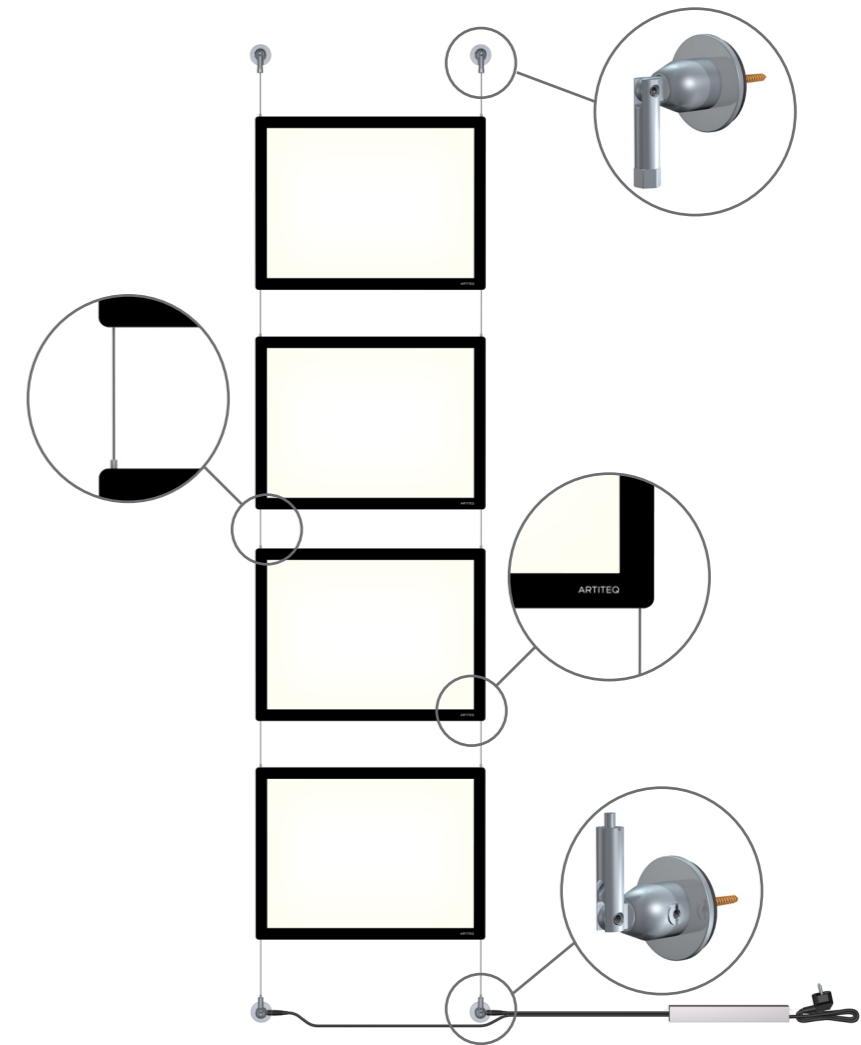

DISPLAY IT LED FIXED

An eye-catcher on the wall

The Display It LED Fixed cable system is mounted to the wall or ceiling and because of the LED panels, this creates a striking display. Like the Flex version, the Display It LED Fixed can be used in display cabinets or in other places in a building. The content of the panels can be changed in no time.

The A3 and A4 LED panels can be used in either horizontal or portrait orientation and have clear LED lighting. The steel cables run through an auto-grip mechanism through the panels, connecting these together. This gives a professional, streamlined display and allows the height of the panels to be quickly and easily adjusted. This system allows double-sided displays: translucent paper can be inserted into the front and back of the LED panels.

DISPLAY IT LED FIXED

SET STEELWIRE

	HANGING SET		TRANSFORMER	
	2x 300 cm	60 VA	200 VA	
ARTICLE NO.	7710.030	7730.060	7730.200	

LED PANELS

7700.004	A4	9 watt
7700.003	A3	17 watt