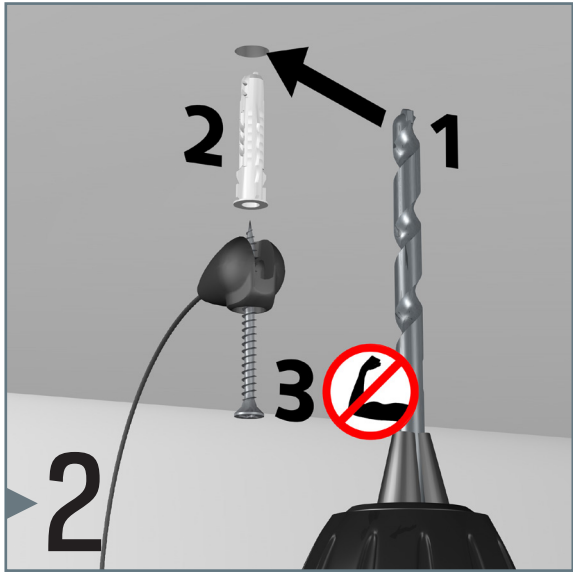

UNI HANGER

10 KG MAX.

installation movie:

FLEXIBLE
SAFE
STRONG

PANEL GRIP

1-4 MM - 1kg max

installation vi-

FLEXIBLE
SAFE
STRONG