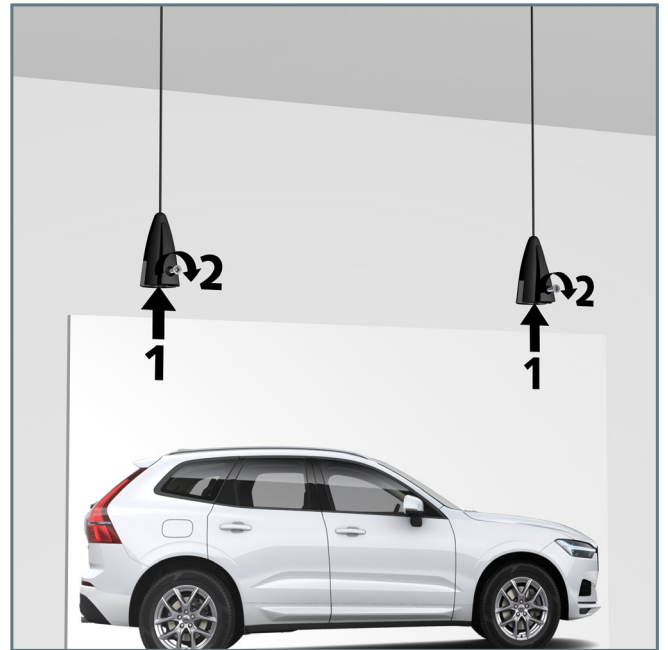

UNI HANGER

10 KG MAX.

installation movie:

FLEXIBLE
SAFE
STRONG

PANEL GRIP

1-4 MM - 1kg max

installation vi-

FLEXIBLE
SAFE
STRONG