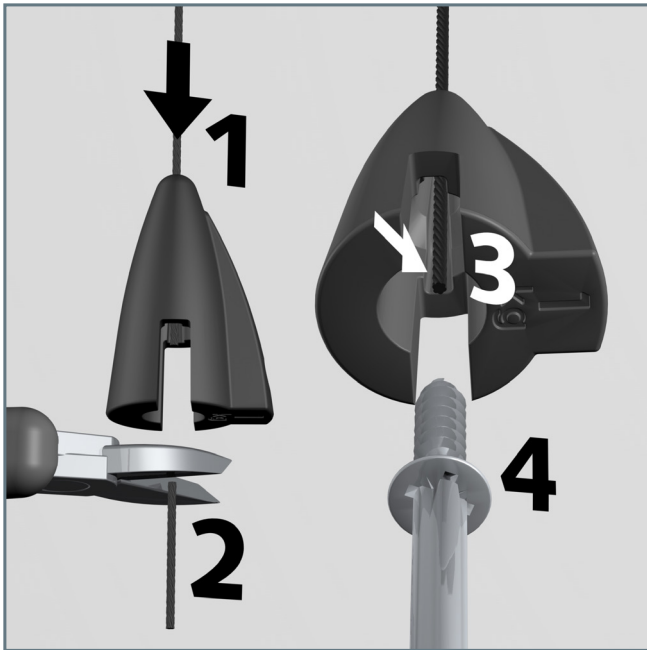

UNI HANGER

10 KG MAX.

installation movie:

FLEXIBLE
SAFE
STRONG

PANEL GRIP

1-4 MM - 1kg max

installation vi-

FLEXIBLE
SAFE
STRONG