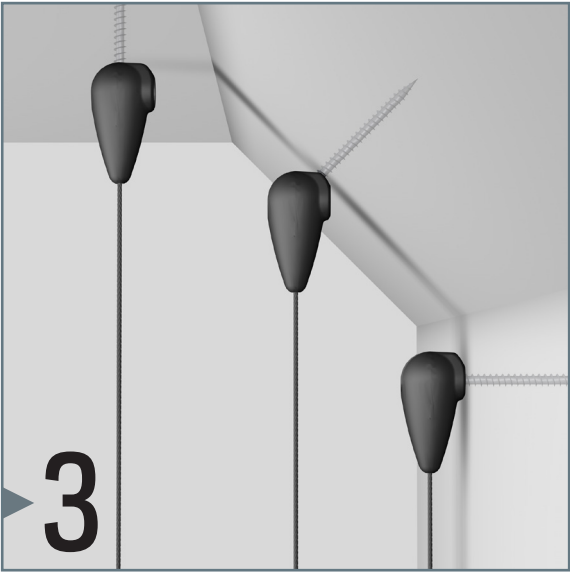

UNI HANGER

10 KG MAX.

installation movie:

FLEXIBLE
SAFE
STRONG

PANEL GRIP

1-4 MM - 1kg max

installation vi-

FLEXIBLE
SAFE
STRONG