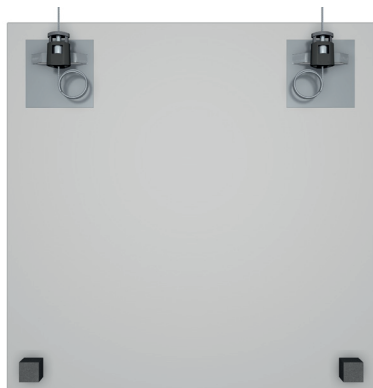

FRAME ACCESSORIES

ACCESSORIES FOR FRAMES AND PANELS

DIBOND HANGER

ARTICLE NO. 809.510B 50 X 52 mm (MAX. 1 KG)

ARTICLE NO. 809.520B 70 X 70 mm (MAX. 2 KG)

ARTICLE NO. 809.530B 100 X 100 mm (MAX. 4 KG)

ARTICLE NO. 809.540B 100 X 200 mm (MAX. 8 KG)