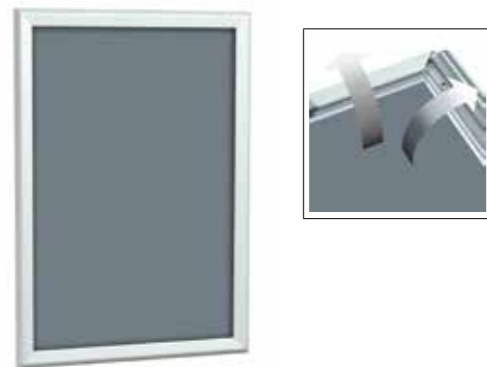

CLICK FRAMES