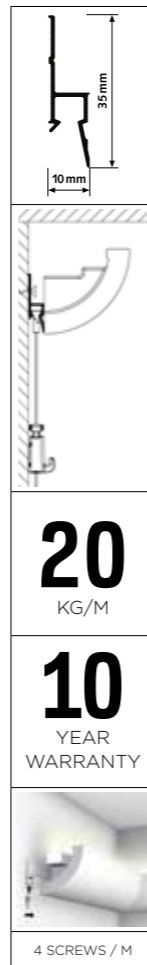

DECO RAIL LED

20
KG/M

10
YEAR
WARRANTY

4 SCREWS / M

Invisible hanging system with subtle indirect lighting

The Deco Rail LED is a hanging system and lighting profile, with subtle indirect LED lighting in one. With the lighting profile C362 by ORAC, you add indirect lighting by diffusing light from the wall. A modern, ambient finish within the interior. Combining the Deco Rail with the lighting profile results in an invisible hanging system and allows flexible adornment of the walls. With no damage to sleekly finished walls, pictures can be hung and moved around whenever you please. Hanging wires can be clicked anywhere along the rail behind the lighting profile. The indirect lighting profile is supplied without the LED.

RAIL / LIGHTING PROFILE

DECO RAIL - WHITE/PRIMER
RAL 9016

C362 LIGHTING PROFILE

ARTICLE NO. 200 cm	05.75100	05.75362
PROFILE DIMENSIONS	5 x 5 x 200 cm	

FASTENER MATERIAL

290 ml (for 7-8 m)
GLUE FOR DECO RAIL LED

FDP700 DECOFIX POWER 290 ML

PLUG FISCHER 5 X 30 R
5 mm

SCREW 3,5 x 45 mm

ARTICLE NO.	1017	9.4931	9.4929
			4 SCREWS / m