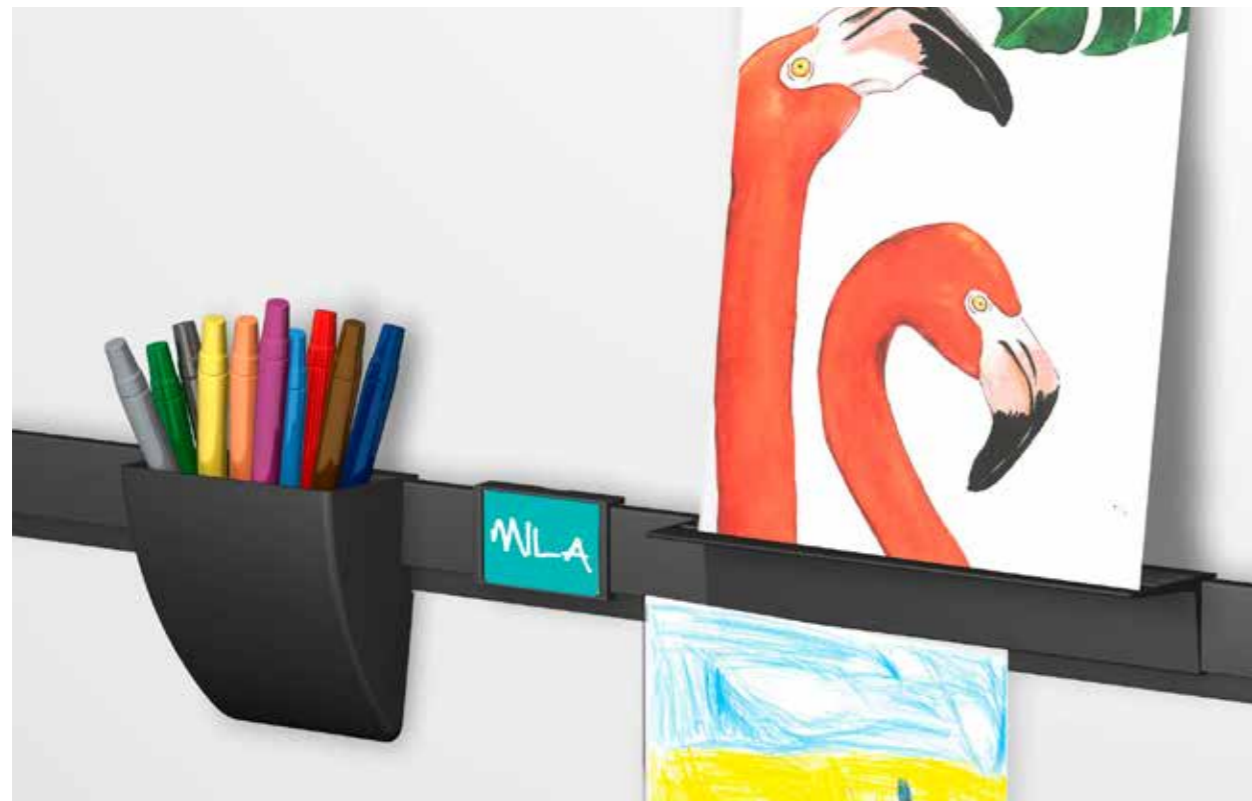

# INFO RAIL ACCESSORIES: STORAGE CLIP AND SUPPORT CLIP

## Two useful additional accessories

The Support Clip and Storage Clip are two useful additional accessories for on the Info Rail and Info Rail Magnetic.

Both accessories add an extra dimension and element to the Info Rail concept. With the Support Clip, you can easily present small crafts, greeting cards, small frames or paintings on canvas. The Support Clip is simply attached to the rail at any desired location. On the 6cm wide and 25cm long surface, changing small crafts, greeting cards or small frames is easy and quick.

The subtle grooves ensure that the presented products remain securely in place. The Storage Clip is a practical additional storage compartment for pens, markers or other small items. Just like the Support Clip, the Storage Clip is simply attached to the rail at any desired location. The stylish round shape has a timeless appeal. Both accessories are available in black and white.