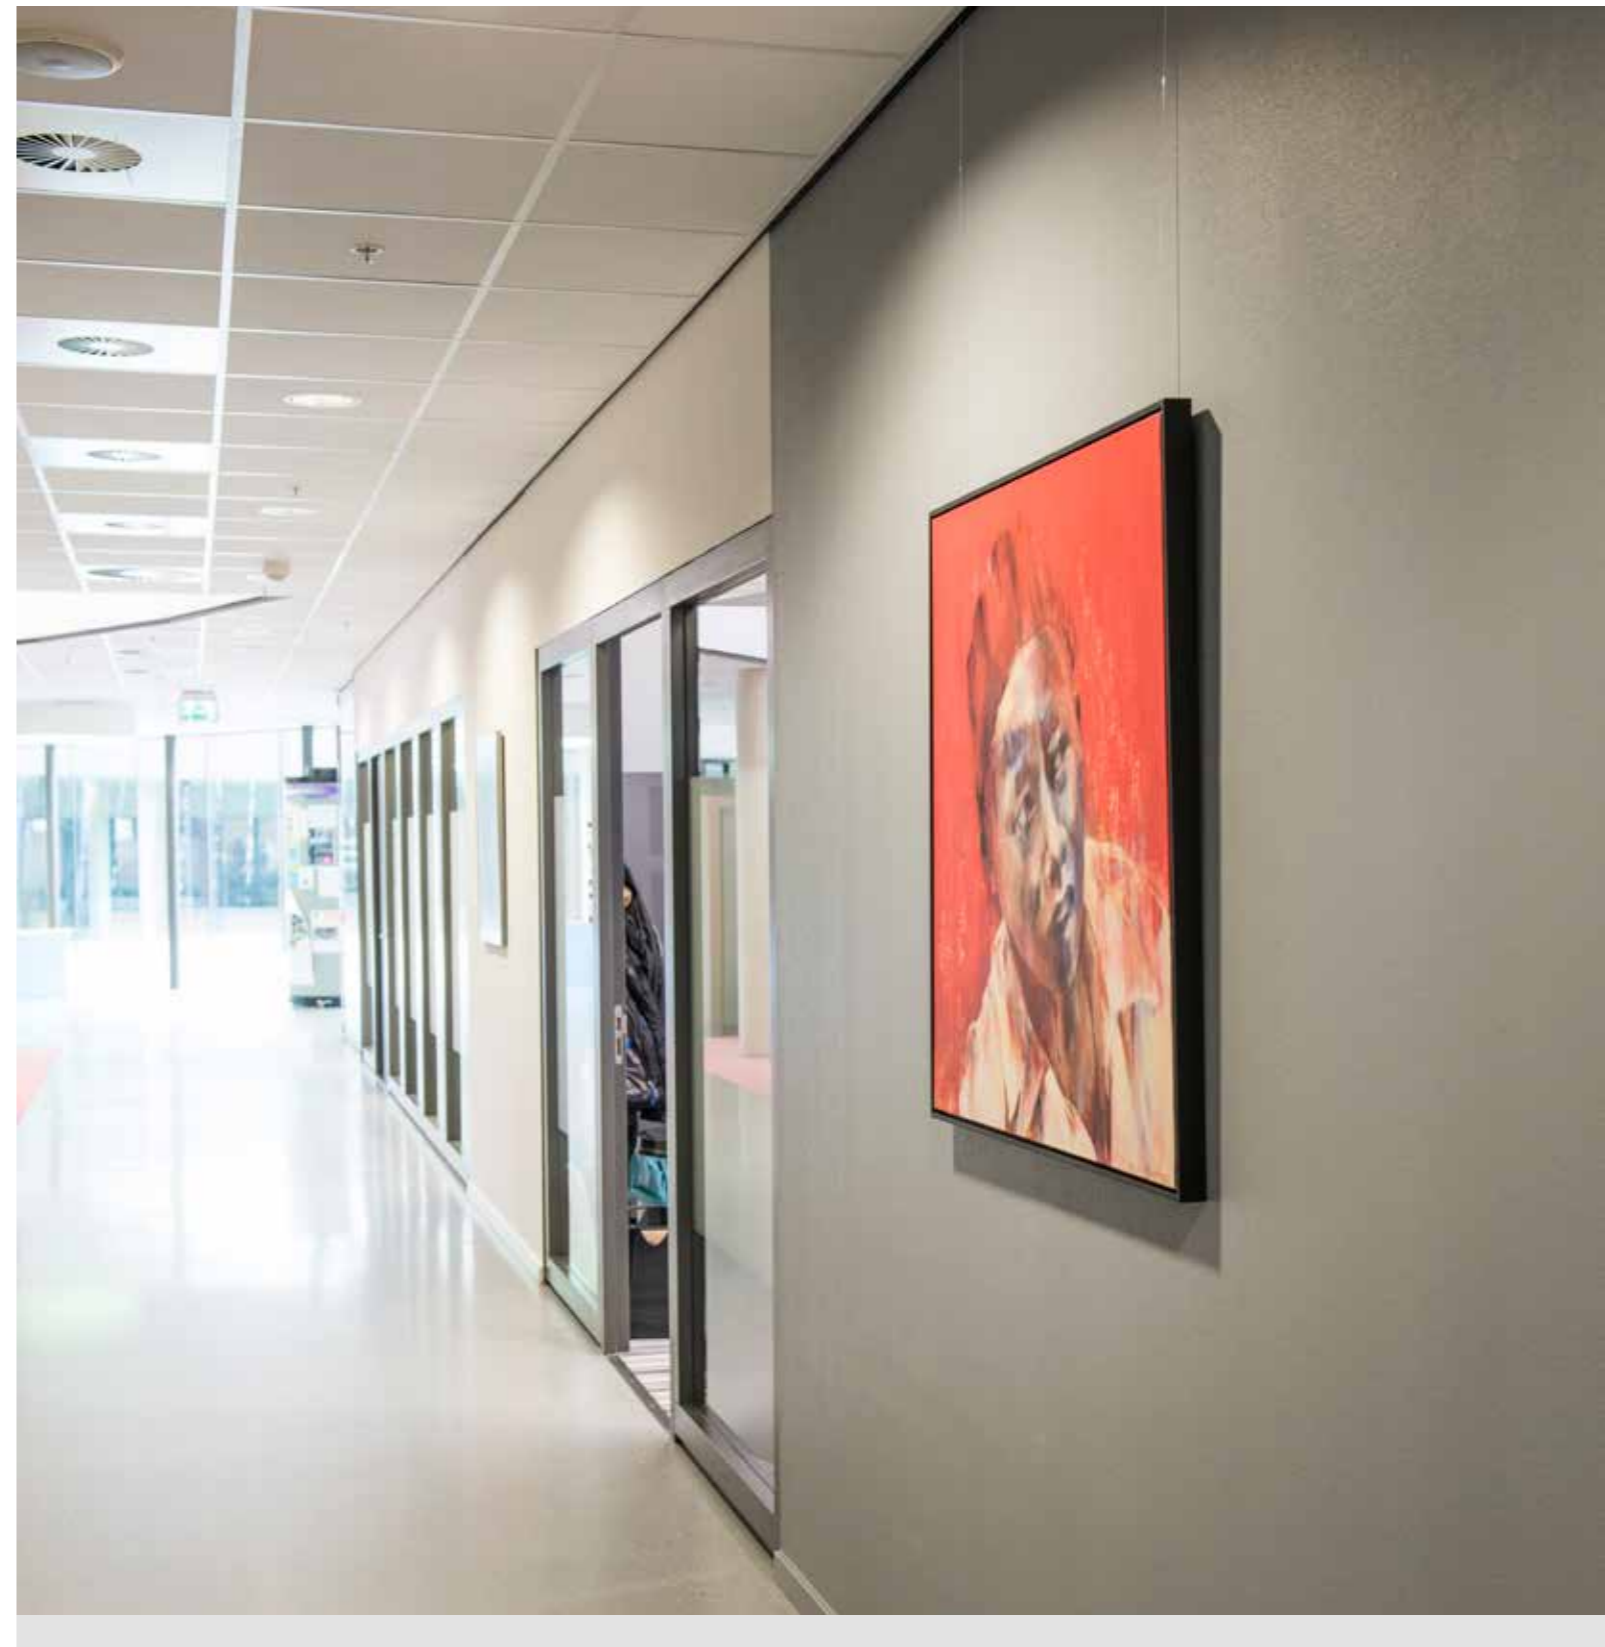

TOP RAIL

20
KG/M

10
YEAR
WARRANTY

8 SCREWS / M

The flexible picture hanging system Top Rail is mounted to the ceiling. This ceiling rail that is discreet in its dimensions is an ideal hanging system to use in combination with recessed ceilings. By mounting the ceiling rail to the wooden side strip of a recessed ceiling, the rail 'disappears' into the ceiling. This 'invisible' picture hanging system then offers a flexible way to hang, change and replace pictures and wall decorations throughout the entire room.

RAIL

TOP RAIL - WHITE RAL 9003

TOP RAIL - ALU ANODISED

TOP RAIL - BLACK ANODISED

	TOP RAIL - WHITE RAL 9003		TOP RAIL - ALU ANODISED		TOP RAIL - BLACK ANODISED	
	P/1*	P/10*	P/10*	P/1*	P/10*	
ARTICLE NO. 200 cm	9.4309	9.4326	9.4313	9.4378	9.4323	
ARTICLE NO. 300 cm	9.4310	9.4327	9.4314	9.4379	9.4324	
ARTICLE NO. 600 cm	-	9.4362	-	-	9.4367	
	FASTENER KIT WHITE		FASTENER KIT GREY		FASTENER KIT BLACK	
ARTICLE NO. 200 cm	4070		4069		4068	
ARTICLE NO. 300 cm	4077		4076		4075	