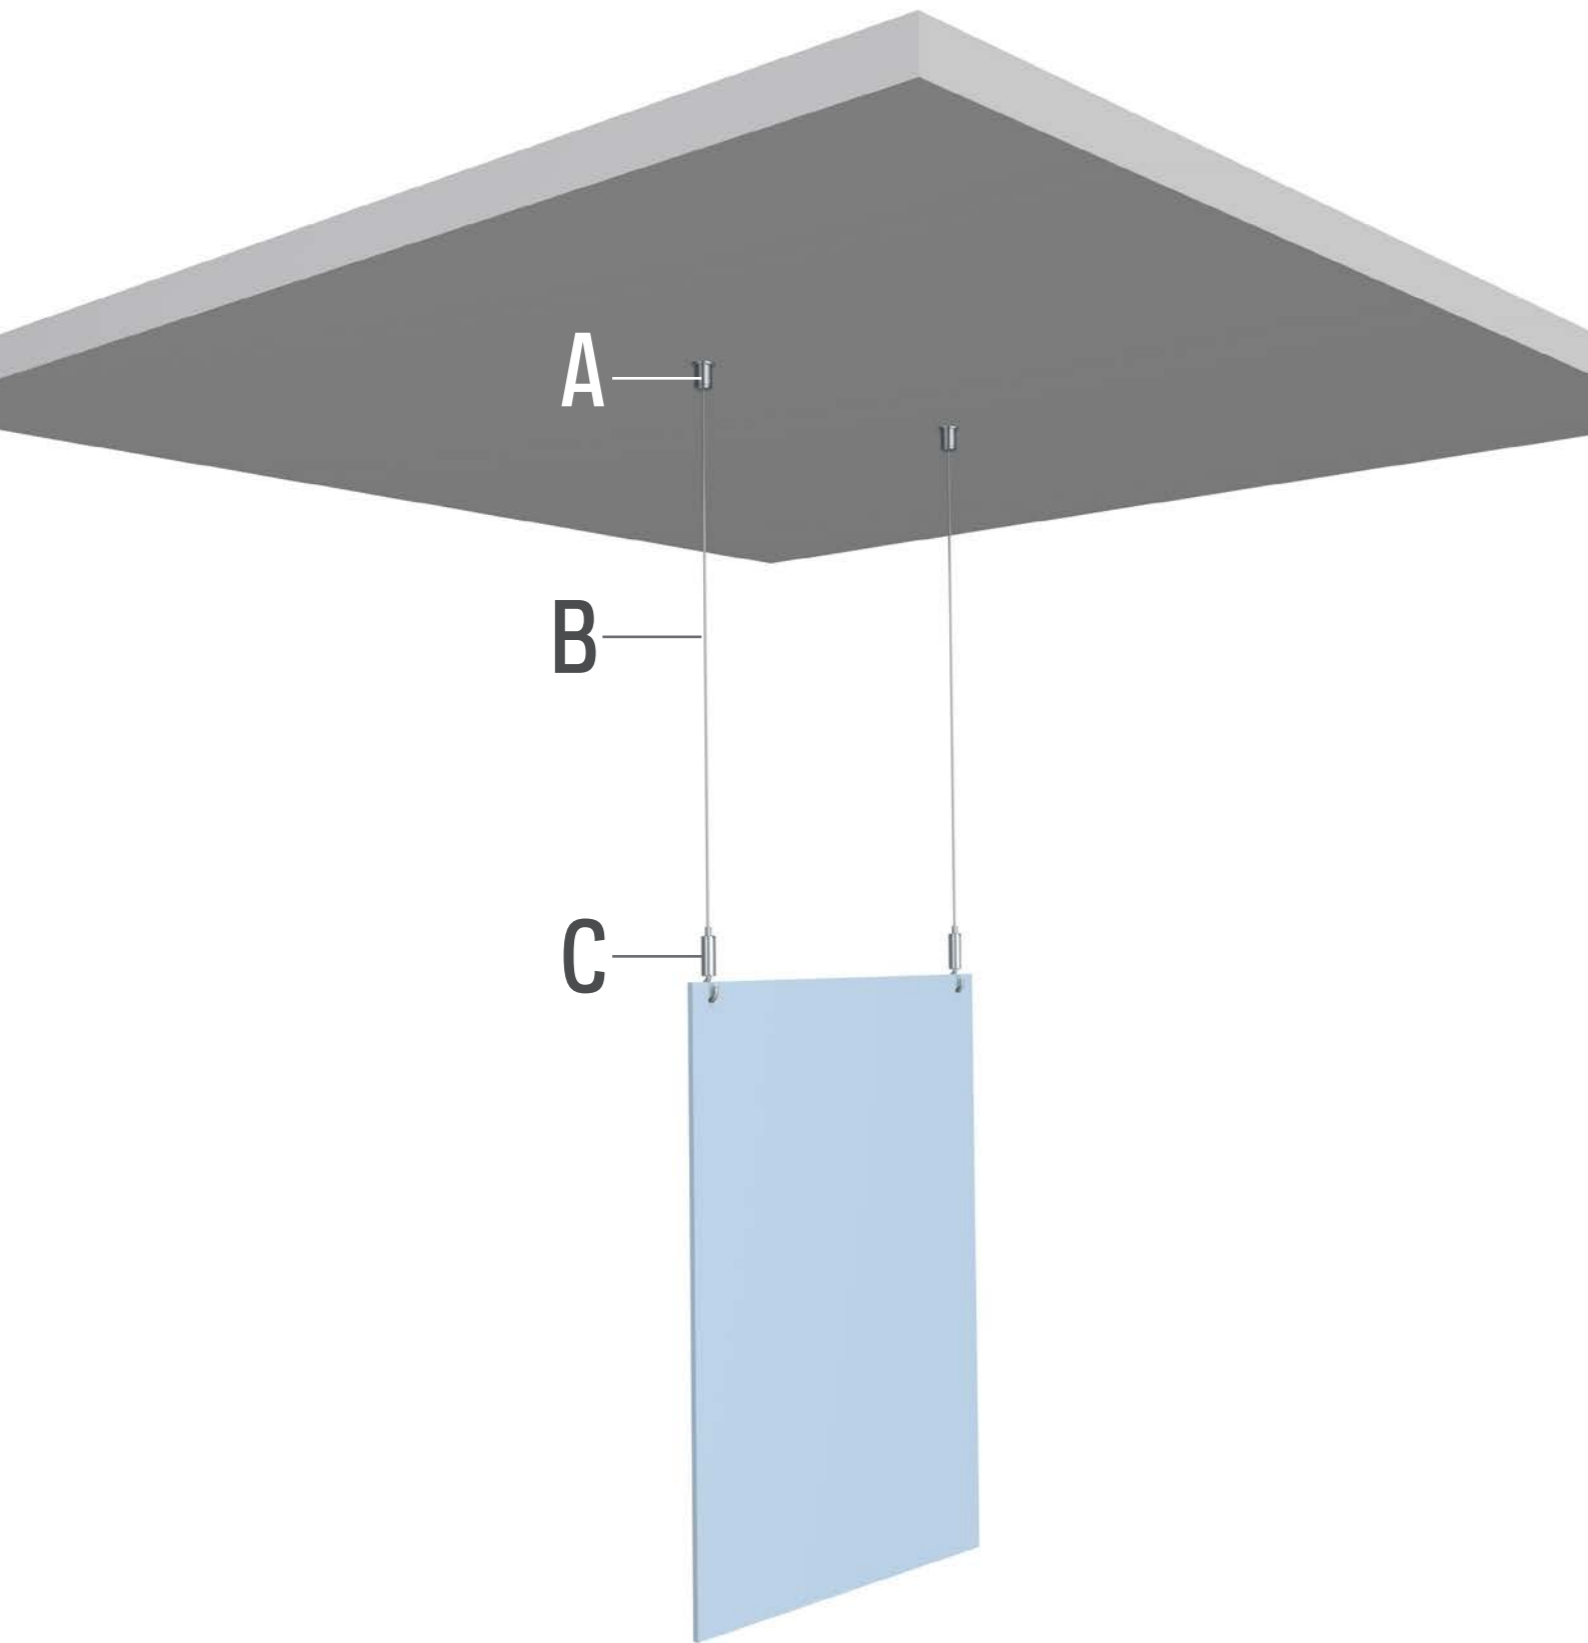

CEILING

COMBINATION SHOWN:
A2 + B2 + C3

POSSIBLE COMBINATIONS:
A1/A2 + B1/B2 + C1/C2/C3/C4/C5/C6/C7
A3 + B3/B4/B5 + C1/C2/C3/C4/C5/C6/C7

CEILING

A			A2			A3
CEILING BRACKET BLACK CO1BL 7807.100	PLUG (Ø 5 mm) 9.4931	SCREW 9.4929	CEILING BRACKET NICKEL CO1NI 7807.110	PLUG (Ø 5 mm) 9.4931	SCREW 9.4929	CEILING SUSPENSION AUTO GRIP 1,2 mm CS01NI 7807.140

B		B2		B3		B4		B5	
STEELWIRE + SLIDER 1,2 mm 200 cm BLACK 7807.200	STEELWIRE + SLIDER 1,2 mm 200 cm NICKEL 7807.210	STEELWIRE 7 x 7 1,2 mm 10 m* 7807.350	STEELWIRE BLACK 7 x 7 1,2 mm 3 m* 7807.360	STEELWIRE 7 x 7 1,2 mm SPOOL 100 m* 9.4907					