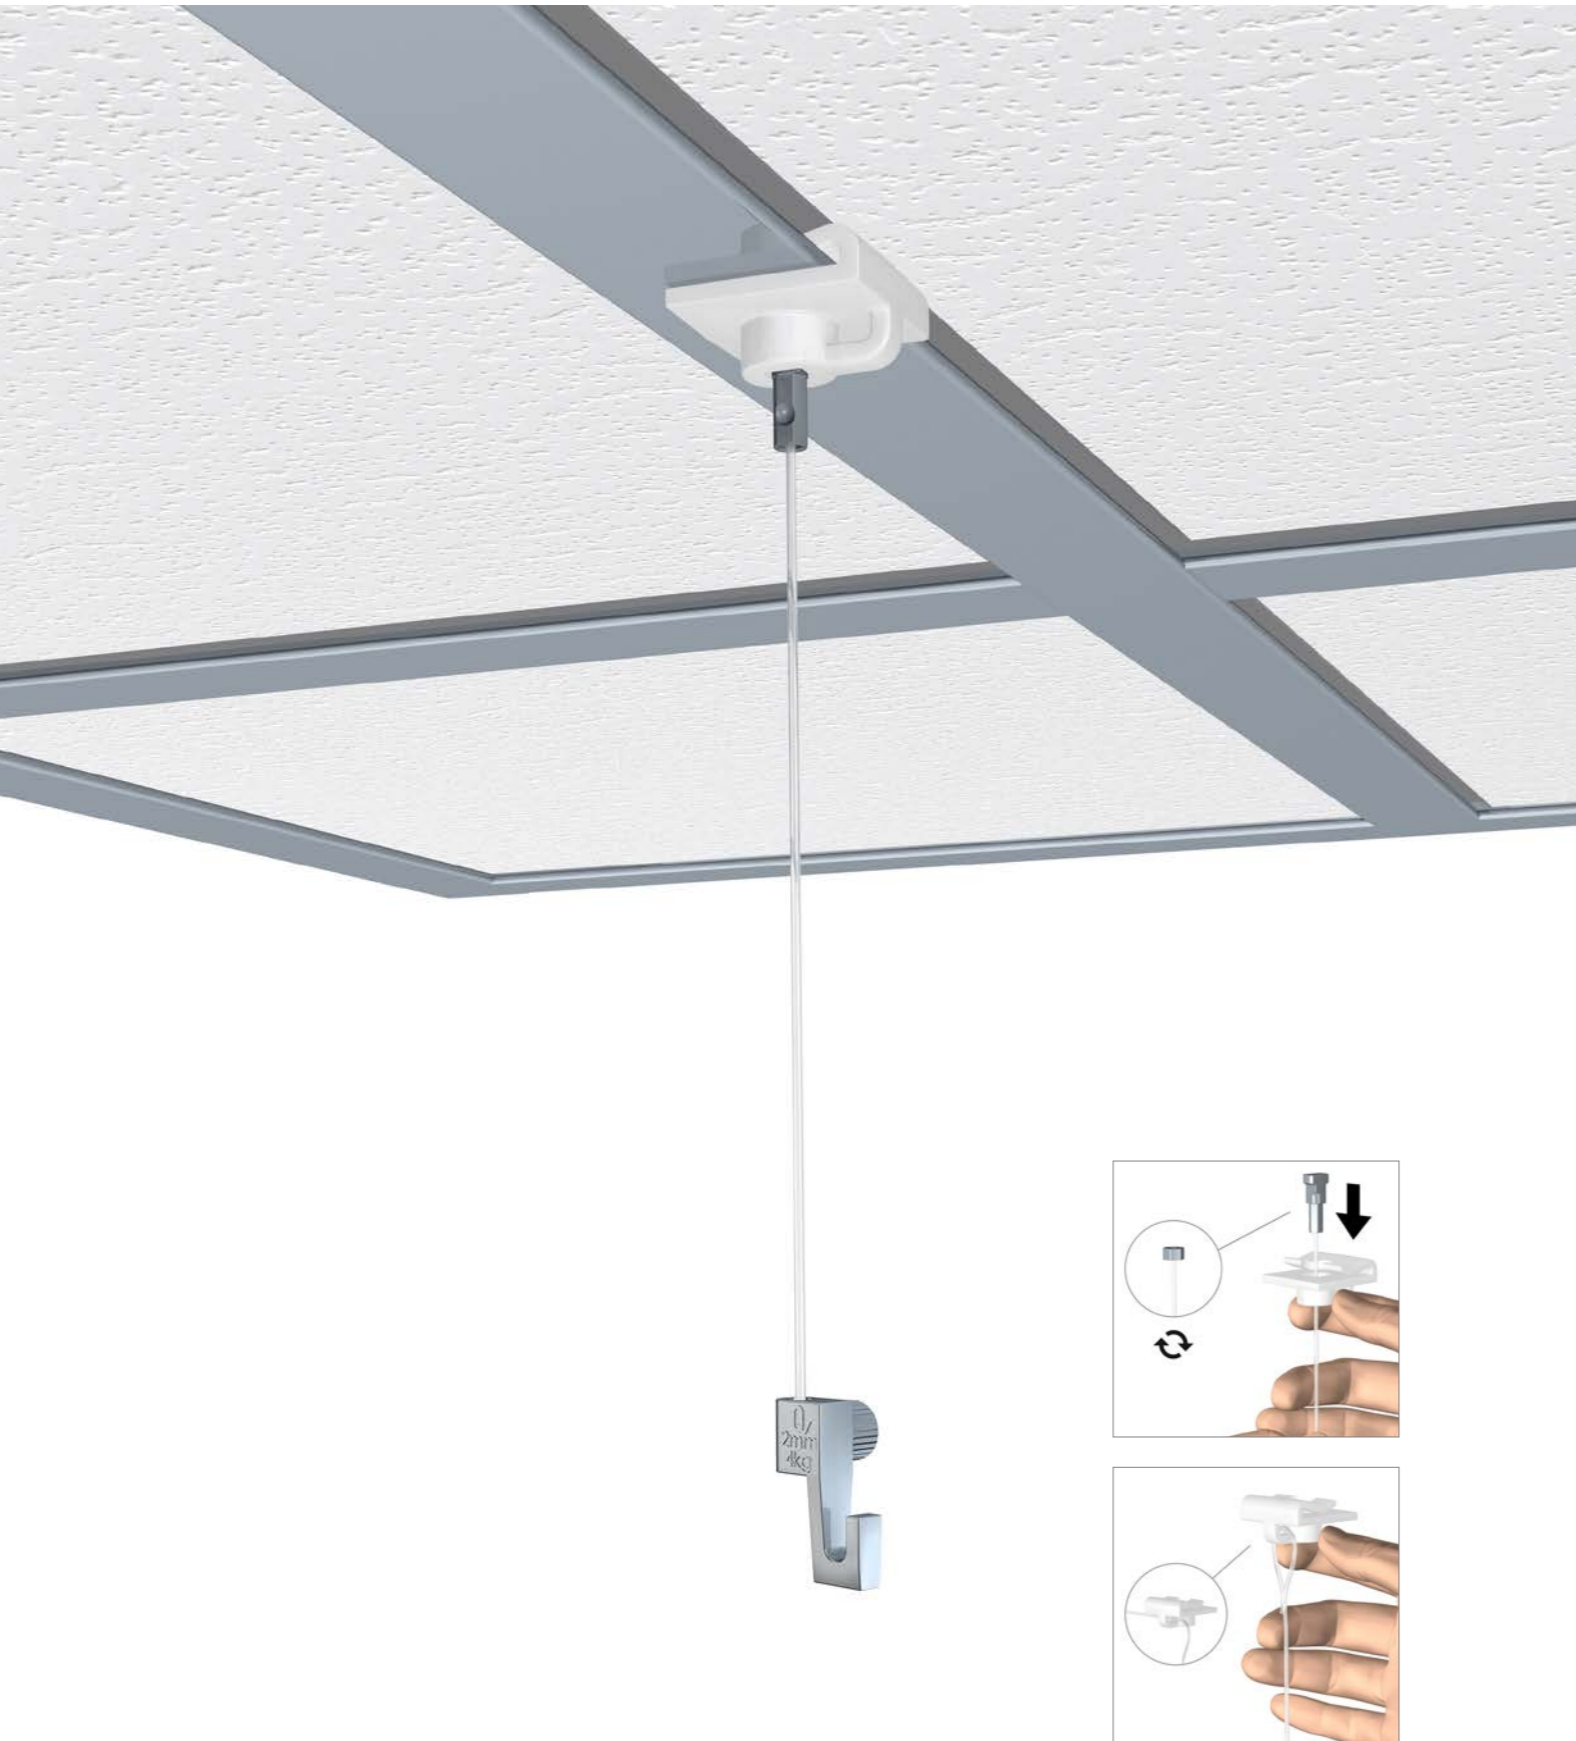

RECESSED CEILING CLIP

COMBINATION SHOWN:
A1 + B2 + C5

POSSIBLE COMBINATIONS:
A1 + B3 + C1
A1 + B4 + C1

RECESSED CEILING CLIP

A

B

B1	B2	B3	B4
TWISTER 1 mm PERLON	TWISTER 2 mm PERLON	SLIDER ECONOMY 2 mm PERLON	PERLONWIRE 2 mm SPOOL
30.21150 150 cm	09.23100 100 cm	9.4424 100 cm	9.4404 100 cm
30.21200 200 cm	09.23150 150 cm	9.4425 150 cm	9.4421S 500 cm
30.21300 300 cm	09.23200 200 cm	9.4426 200 cm	WIRE CLAMP 2mm ALU
	09.23250 250 cm	9.4427 250 cm	9.4431
	09.23300 300 cm	9.4428 300 cm	
	09.23500 500 cm		

C

C1	C2
30.41100	30.41200
AUTO GRIP	AUTO GRIP

FOR MORE HOOKS SEE PAGE 66.